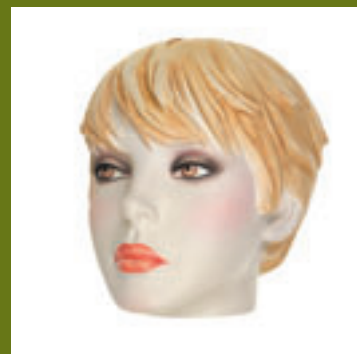

**REAL**

Steff

Steff-S

Steff-SA

Lilli

Lilli-SA

Kerri-S

Lilli-S  
shown with grey whisper make-up

Guerlaine-S

Guerlaine-SA  
hair piece removable

**REAL**

MODEL NUMBER CHOICES	HEAD OPTIONS	HAIR OPTIONS	FOOT OPTIONS	BASE
• RL-4	• Steff	• Steff S,SA	• sculpted wedge heel	• satin steel with foot pin or butt rod
• RL-5	• Lilli	• Lilli S, SA	• natural foot	
• RL-6	• Kerri	• Kerri S		
• RL-7	• Guerlaine	• Guerlaine S, SA*		
• RL-7A				

mannequins	forms
fixtures	accessories
decoratives	furniture

REAL REAL

REAL

GOLDSMITH

**REAL**

BUST  
32"

WAIST  
25"

HIPS  
33"