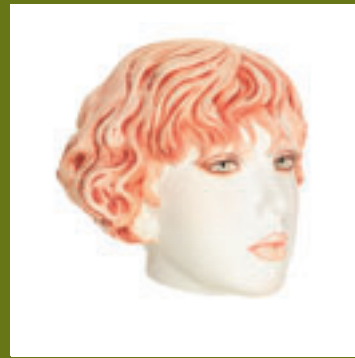

**REAL**

Steff

Steff-S

Steff-SA

Lilli

Lilli-SA

Kerri-S

Lilli-S  
shown with grey whisper make-up

Guerlaine-S

Guerlaine-SA  
hair piece removable

**REAL**

MODEL NUMBER CHOICES	HEAD OPTIONS	HAIR OPTIONS	FOOT OPTIONS	BASE
• RL-4	• Steff	• Steff S,SA	• sculpted wedge heel	• satin steel with foot pin or butt rod
• RL-5	• Lilli	• Lilli S, SA	• natural foot	
• RL-6	• Kerri	• Kerri S		
• RL-7	• Guerlaine	• Guerlaine S, SA*		
• RL-7A				