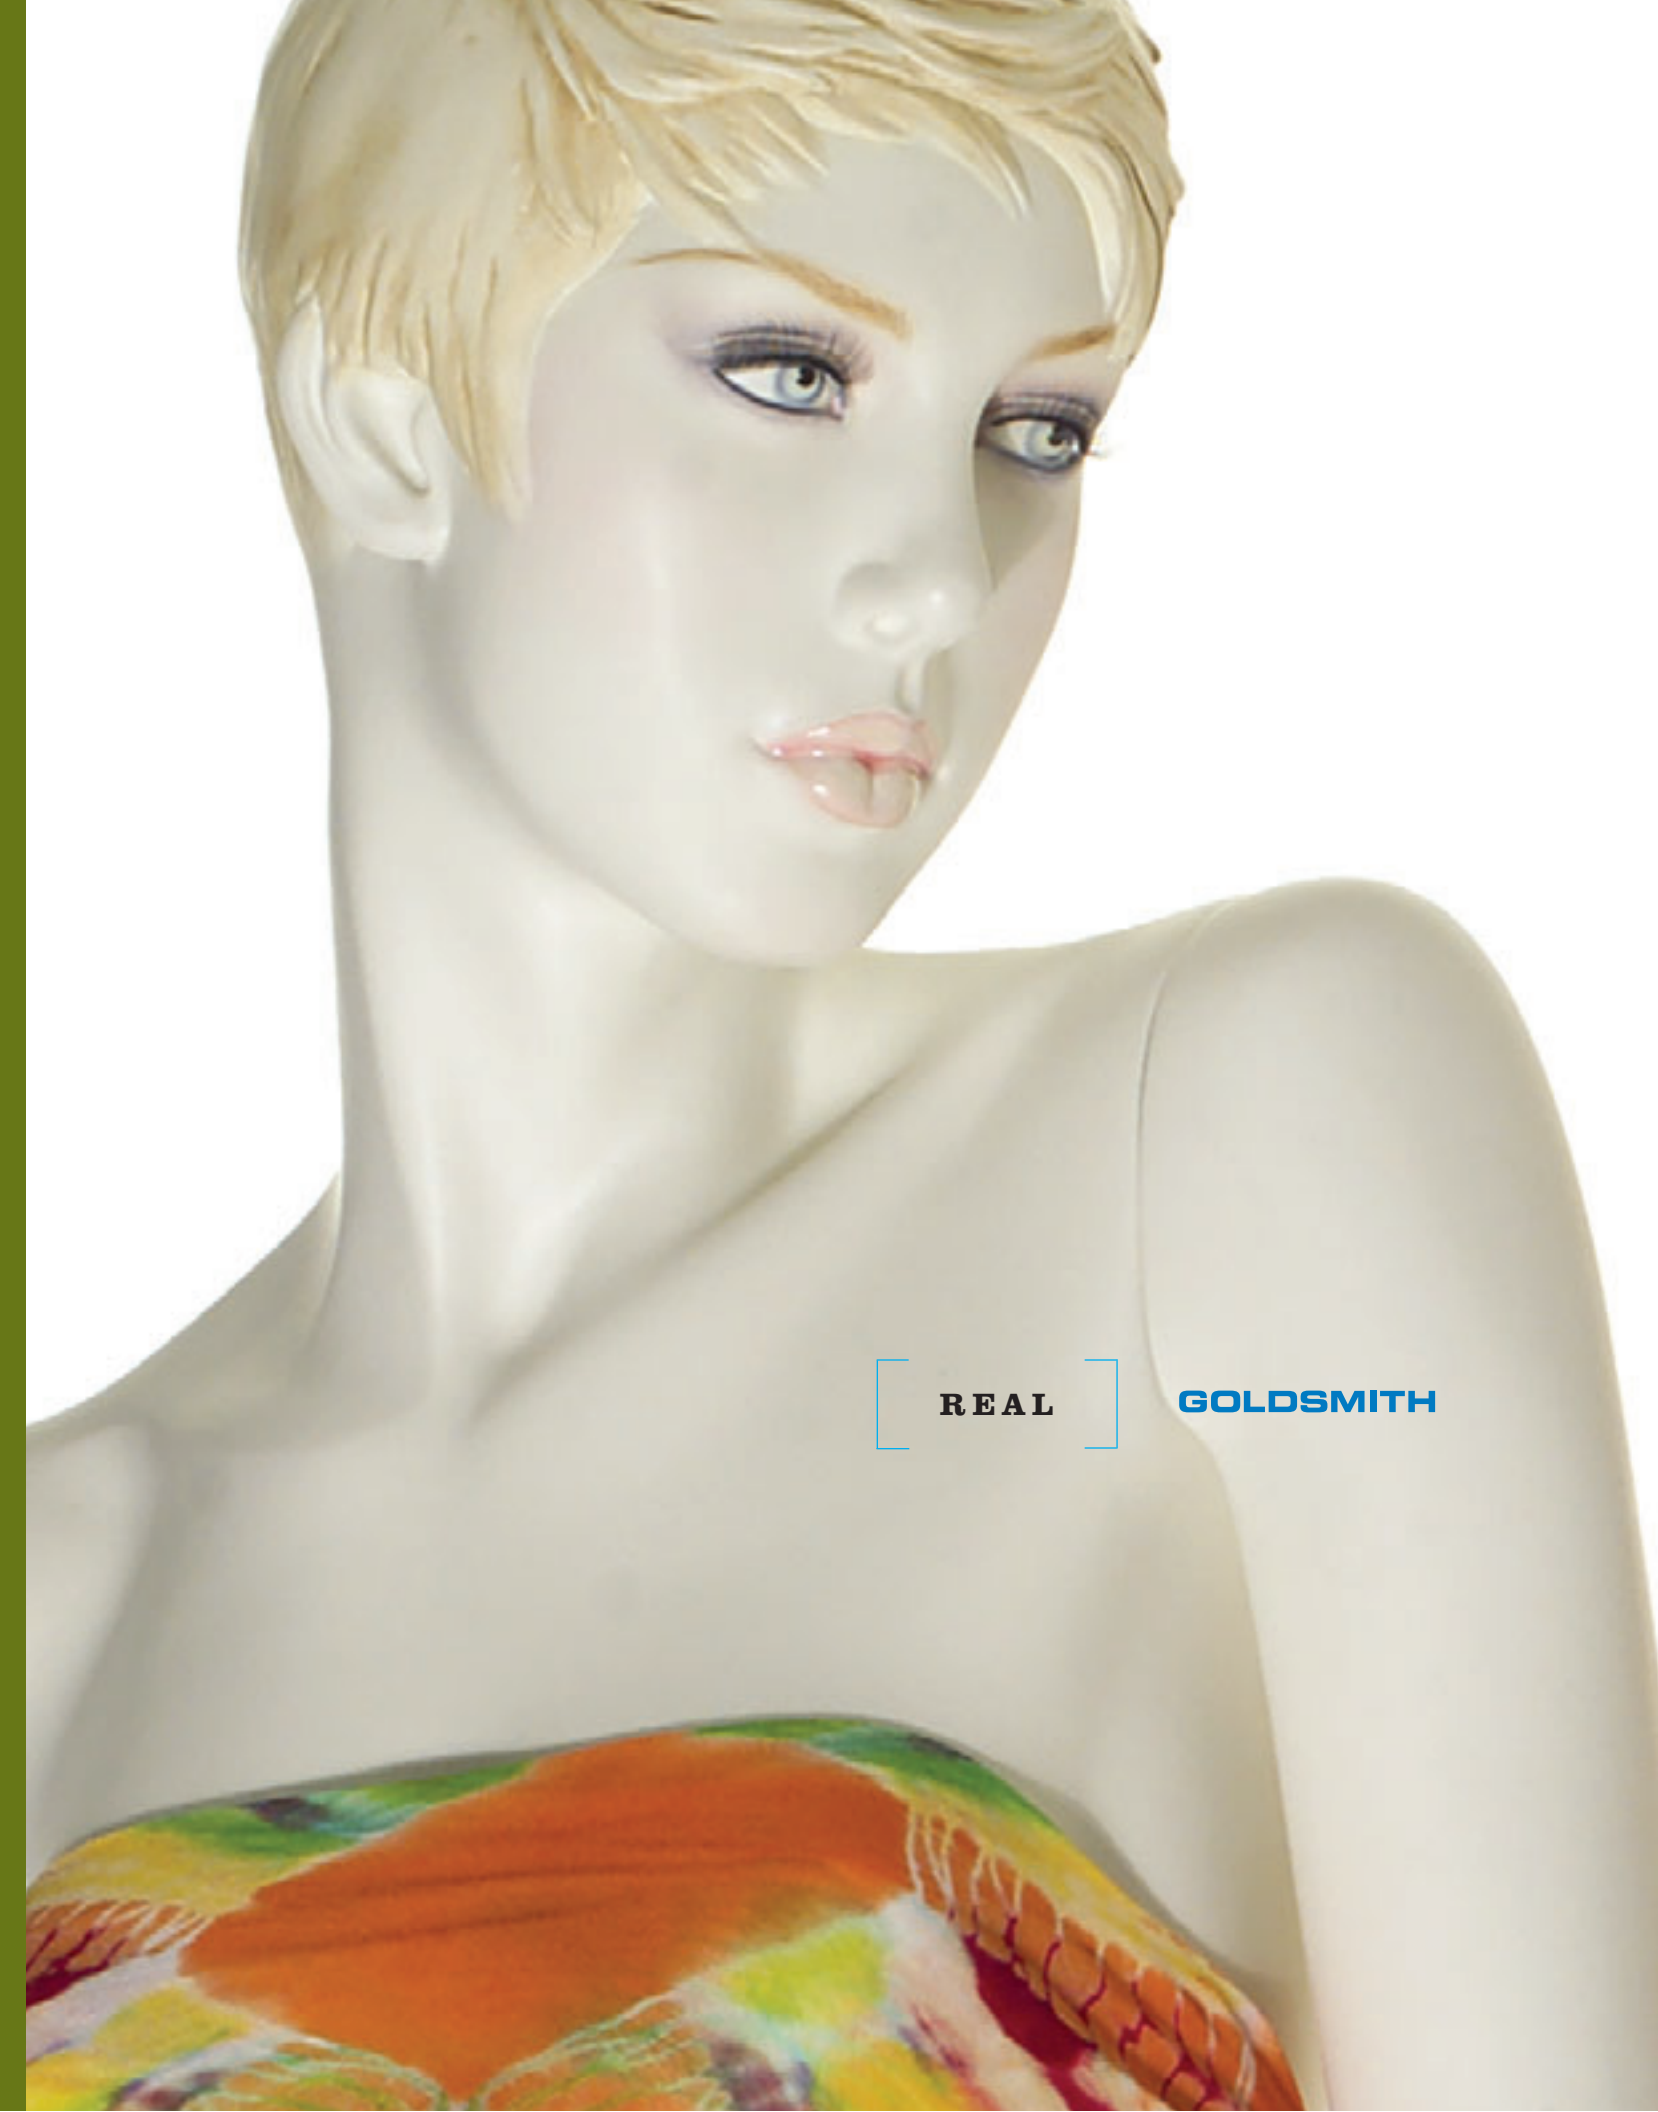

GOLDSMITH

www.goldsmith-inc.com
info@goldsmith-inc.com

SHOWROOM
Studio 350, 601 West 26th Street
New York City, New York 10001
PH. 212 366-9040
FX. 212 366-9048

mannequins	forms
fixtures	accessories
decoratives	furniture

REAL REAL

REAL

GOLDSMITH