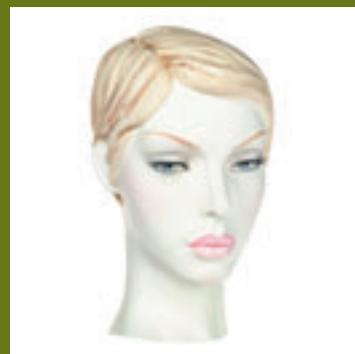

**REAL**

Steff

Steff-S

Steff-SA

Lilli

Lilli-SA

Kerri-S

Lilli-S  
shown with grey whisper make-up

Guerlaine-S

Guerlaine-SA  
hair piece removable

**REAL**

MODEL NUMBER CHOICES	HEAD OPTIONS	HAIR OPTIONS	FOOT OPTIONS	BASE
• RL-4	• Steff	• Steff S,SA	• sculpted wedge heel	• satin steel with foot pin or butt rod
• RL-5	• Lilli	• Lilli S, SA	• natural foot	
• RL-6	• Kerri	• Kerri S		
• RL-7	• Guerlaine	• Guerlaine S, SA*		
• RL-7A				

mannequins	forms
fixtures	accessories
decoratives	furniture

REAL REAL

REAL

GOLDSMITH

**REAL**

BUST  
32"

WAIST  
25"

HIPS  
33"