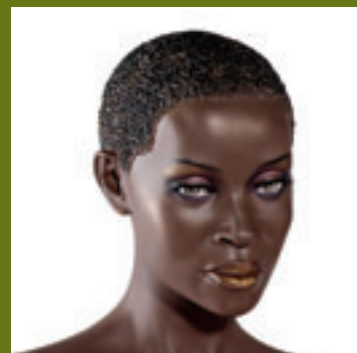

**REAL**

Steff

Steff-S

Steff-SA

Lilli

Lilli-SA

Kerri-S

Lilli-S  
shown with grey whisper make-up

Guerlaine-S

Guerlaine-SA  
hair piece removable

**REAL**

MODEL NUMBER CHOICES	HEAD OPTIONS	HAIR OPTIONS	FOOT OPTIONS	BASE
• RL-4	• Steff	• Steff S,SA	• sculpted wedge heel	• satin steel with foot pin or butt rod
• RL-5	• Lilli	• Lilli S, SA	• natural foot	
• RL-6	• Kerri	• Kerri S		
• RL-7	• Guerlaine	• Guerlaine S, SA*		
• RL-7A				

mannequins	forms
fixtures	accessories
decoratives	furniture

REAL REAL

REAL

GOLDSMITH

**REAL**

BUST  
32"

WAIST  
25"

HIPS  
33"