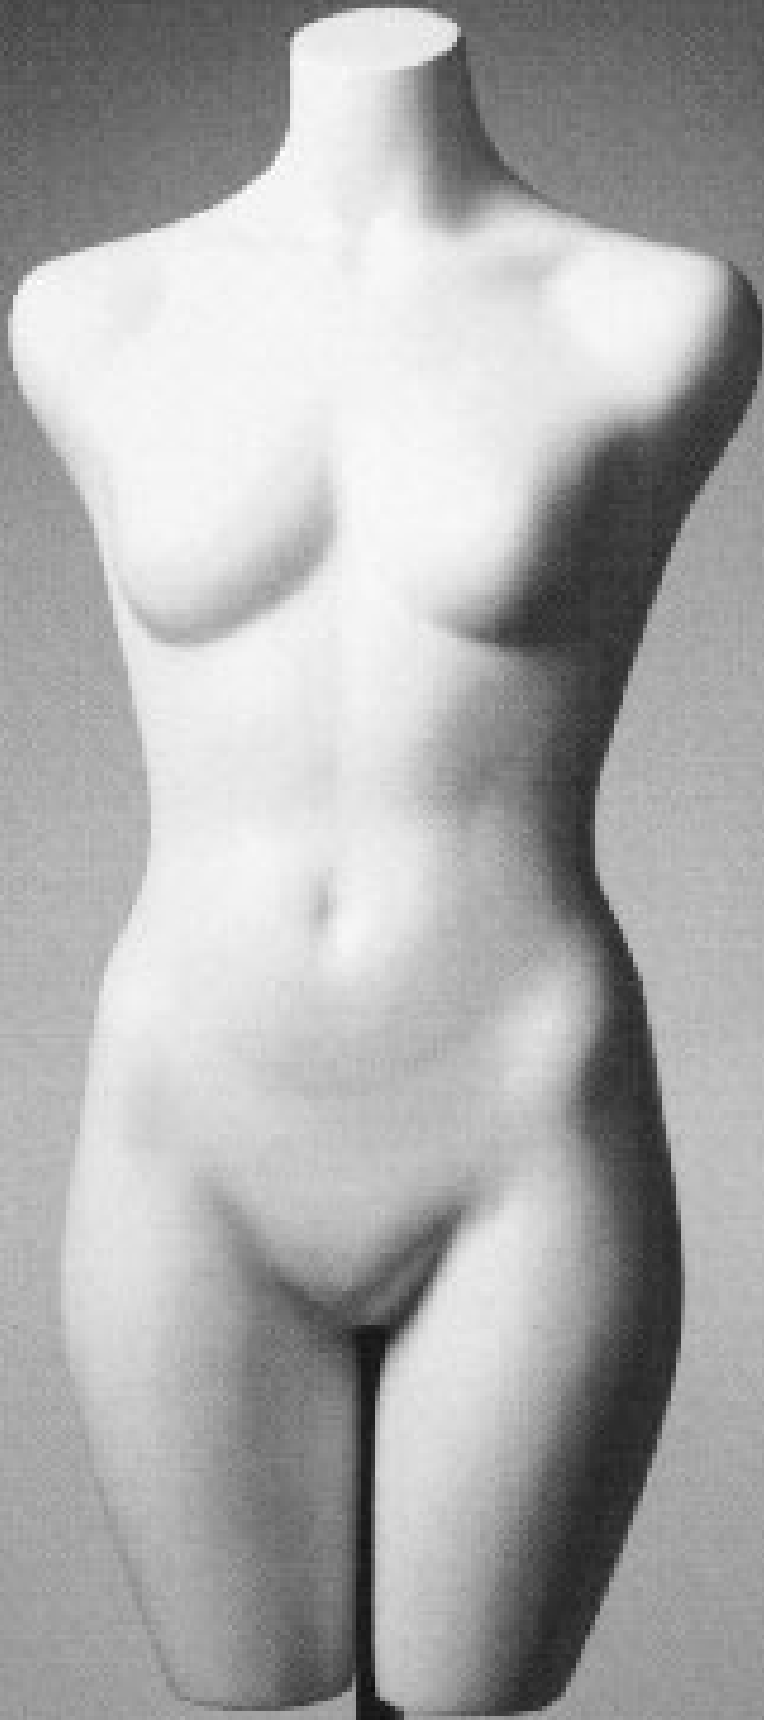

1

[FEMALE TORSO FORM]

GOLDSMITH