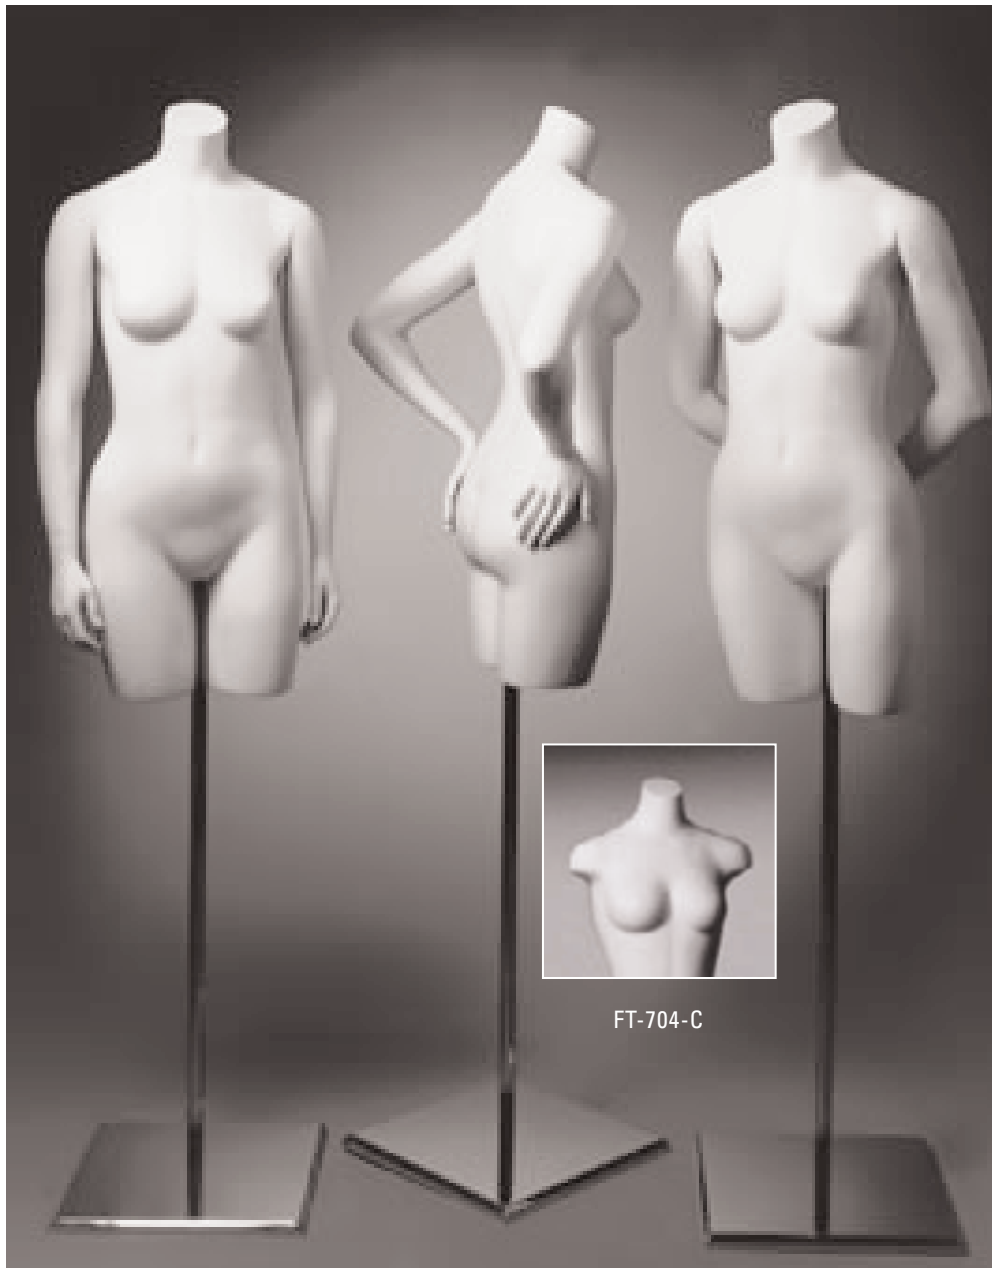

FEMALE TORSO

BUST
34"

WAIST
24"

HIPS
35"

FT-704-S

FT-704-H

FT-704-R

FT-704-C

FEMALE TORSO FORM
FT-704

One body with 3 interchangeable arm positions,
or arm cap.