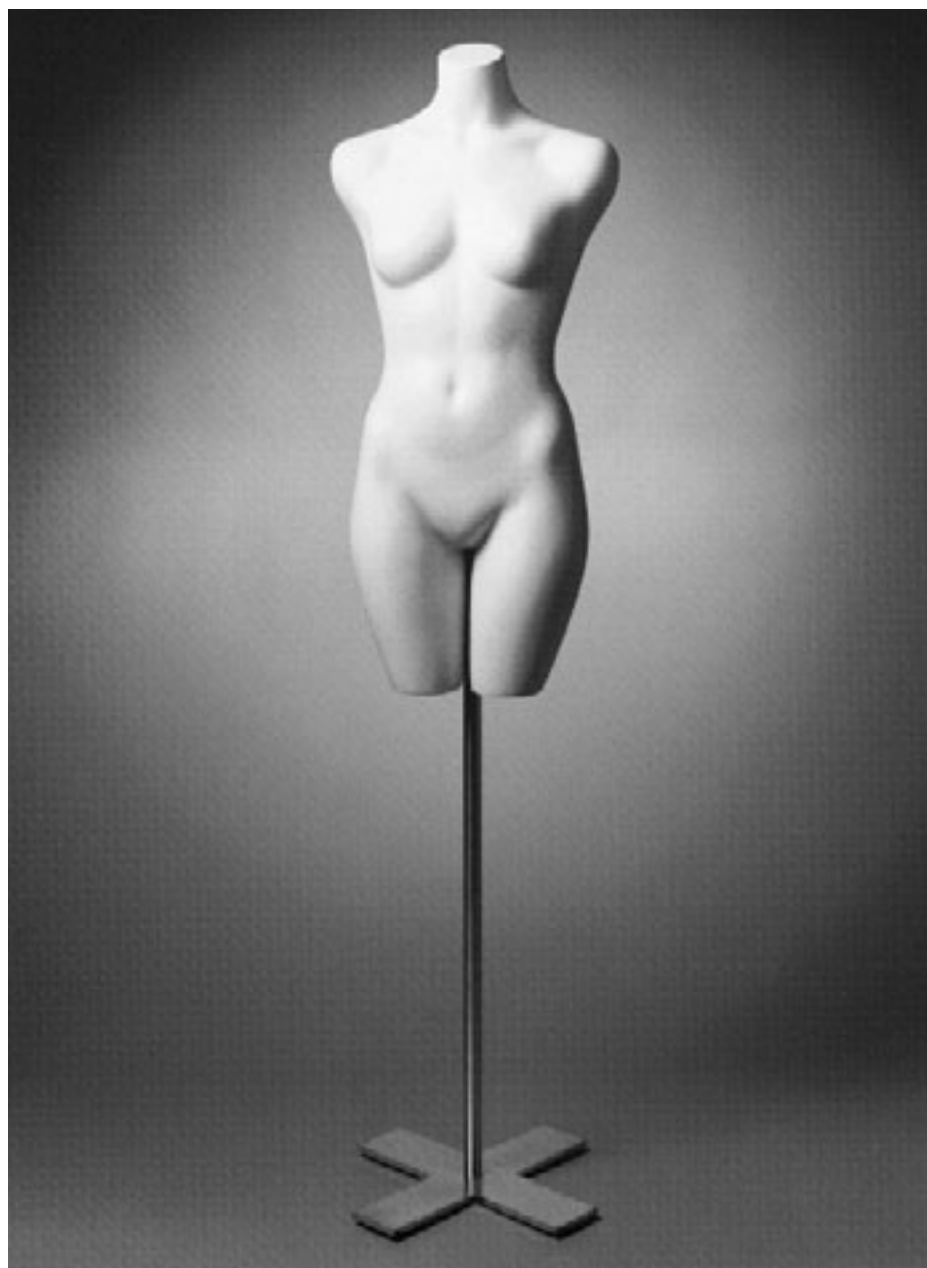

GHOST FORM

BUST

34"

WAIST

24"

HIPS

35"

SIZE

4

TRIM

GHOST FORM

FT-904

Shown in clear resin.
Available painted.

FEMALE TORSO FORMS

BUST
34"

WAIST
25"