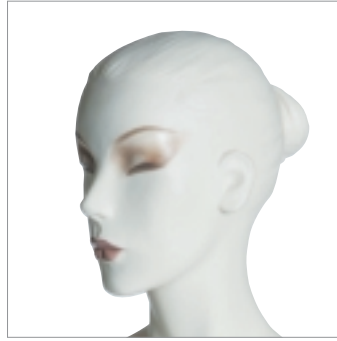

Height  
73"

Bust  
34"

Waist  
24"

Hips  
35"

Size  
4

Shoe  
Sculpted

## NE-1

Shown with Indigo-S

Size  
4

Shoe  
Sculpted

**NE-4**

Shown with Indigo-S

**NE-5**

Shown with Indigo-S

**NE-6**

Shown with Indigo-S

**NE-7**

Shown with Indigo-S

**NE-8**

Shown with Indigo-S

Indigo-S

Rose

Trudi

Model Number	Head Options	Foot Options	Base Options	
NE-1	Indigo-S	Sculpted shoe only	Satin steel base	Realistic or sculpted hair options available for all heads
NE-2	Indigo		available with foot pin, or calf rod	
NE-3	Trudi			All Mannequins available with custom finishes
NE-4	Rose			
NE-5				
NE-6				
NE-7				
NE-8				