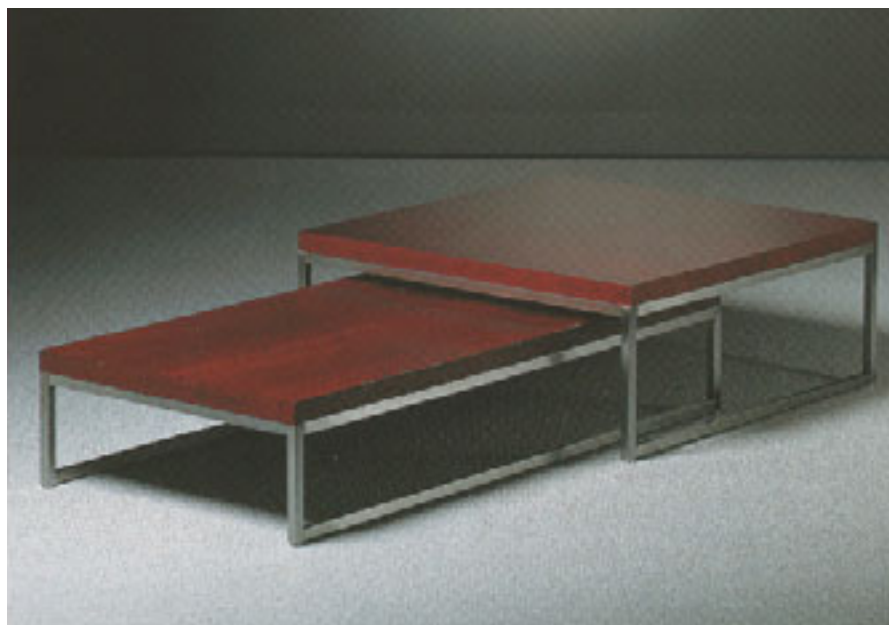

## NESTING TABLES

ST-26, ST-27

ST-26 TABLE H 30" W 60" D 30"

ST-27 NESTING TABLE H 20" W 48" D 24"

Shown in satin steel with glass.

**GOLDSMITH**

[www.goldsmith-inc.com](http://www.goldsmith-inc.com)  
[info@goldsmith-inc.com](mailto:info@goldsmith-inc.com)

## NESTED PLATFORMS

ST-13, ST-14

ST-13 H 16" W 40" D 40"

ST-14 H 12" W 30" D 60"

Shown in mahogany, stained maple and satin steel. All specs and finishes custom per order.