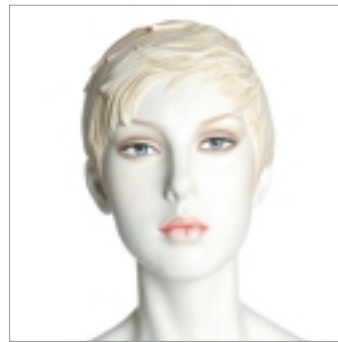

Steff

Model Number	Head Options	Foot Options	Base Options	
Ease -1	Kerri	Sculpted shoe only	Satin steel base	Realistic or sculpted hair options available for all heads
Ease -2	Rachel		available with foot pin, calf or butt rod	
Ease -3	Lilli	Removable heel		See Real for more head options
Ease -4	Steff			
Ease -5	Ginger-S Rachel-S			
				All Mannequins available with custom finishes
				Wigs not included