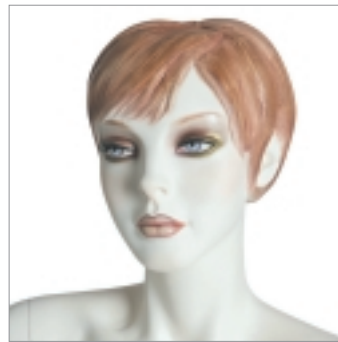

Height
70"

Bust
34"

Waist
24"

Hips
36"

Size
4

Shoe
Sculpted

EASE-2

Shown with Rachel head

Height
70"

Bust
34"

Waist
24"

Hips
36"

Size
4

Shoe
Sculpted

EASE-3

Shown with Ginger-S head

EASE-4

Shown with Kerri head

Height
70"

Bust
34"

Waist
24"

Hips
36"

Size
4

Shoe
Sculpted

EASE-1

Shown with Steff head

EASE-5

Shown with Rachel-S head

Ginger-S

Rachel-S

Kerri

Rachel