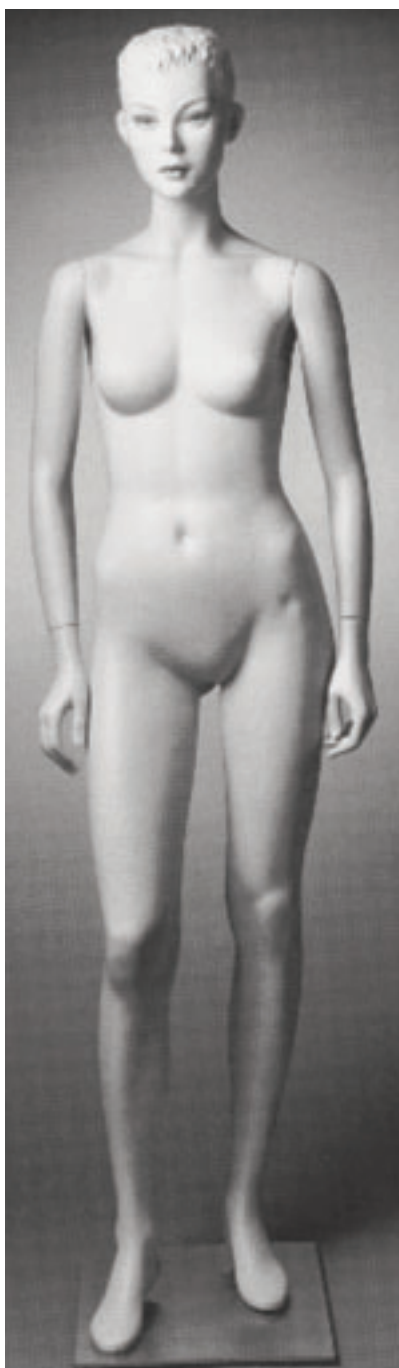

FEMALE MANNEQUINS
VIEWPOINT

D98-1

Bust
34"

Waist
25"

Hips
36"

Model Number	Base Options	Feet Options	Finish Options	Head Options
MAN-VIEWPOINT-1	Satin Chrome base	Smooth, flat foot only	These mannequins are available in custom finishes	Head A Head B Head C All mannequins available headless

FEMALE MANNEQUINS
VIEWPOINT

D98-1 With G Head

Bust
34"

Waist
25"

Hips
36"

Model Number	Base Options	Feet Options	Finish Options	Head Options
MAN-VIEWPOINT-1	Satin Chrome base	Smooth, flat foot only	These mannequins are available in custom finishes	Head A Head B Head C All mannequins available headless

FEMALE MANNEQUINS
VIEWPOINT

D98-2

Bust
34"

Waist
25"

Hips
36"

Model Number	Base Options	Feet Options	Finish Options	Head Options
MAN-VIEWPOINT-2	Satin Chrome base	Smooth, flat foot only	These mannequins are available in custom finishes	Head A Head B Head C All mannequins available headless

FEMALE MANNEQUINS
VIEWPOINT

D98-3

Bust
34"

Waist
25"

Hips
36"

Model Number	Base Options	Feet Options	Finish Options	Head Options
MAN-VIEWPOINT-3	Satin Chrome base	Smooth, flat foot only	These mannequins are available in custom finishes	Head A Head B Head C All mannequins available headless