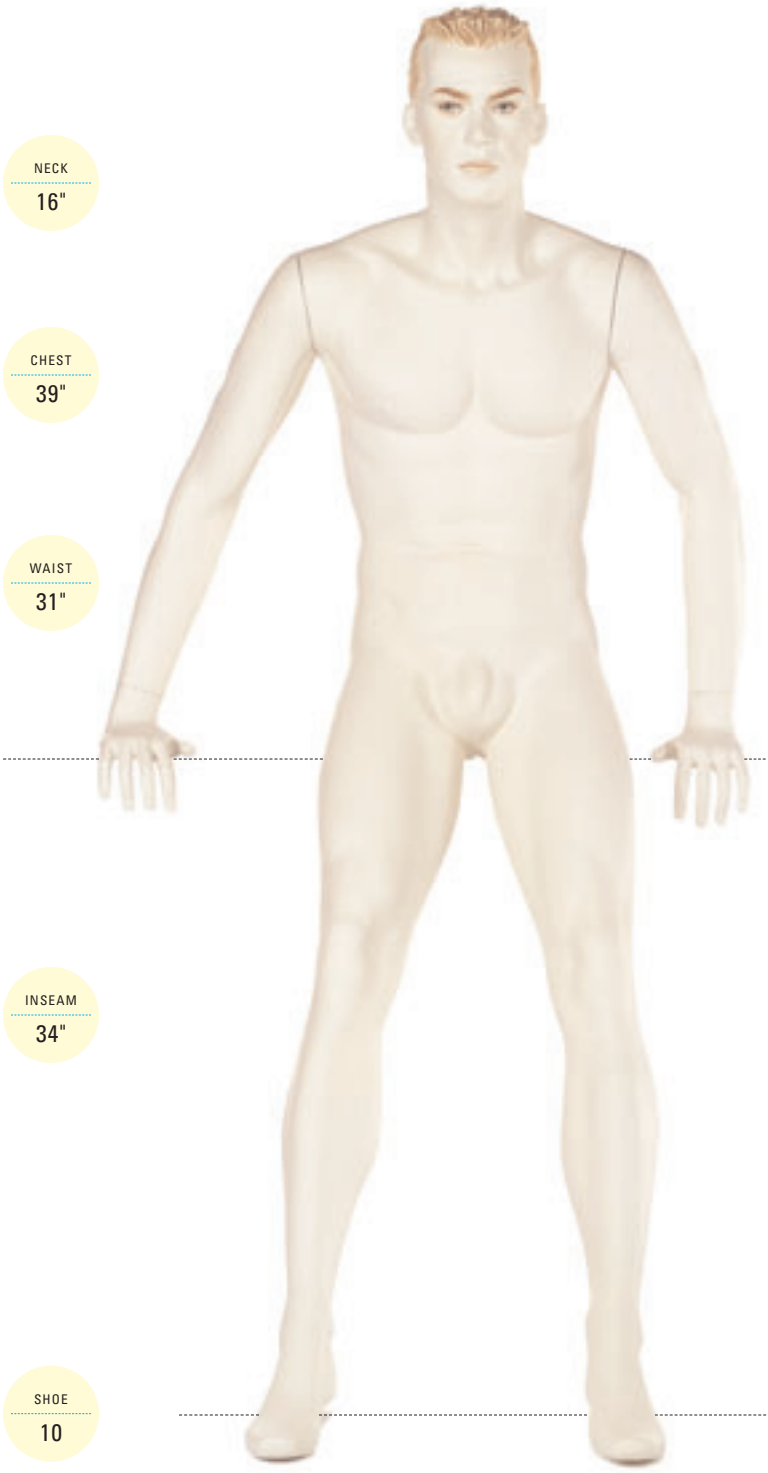

DEPTH
26"

V-4

NECK
16"

CHEST
38"

WAIST
31"

INSEAM
34"

SHOE
11

V-1

NECK
16"

CHEST
38"

WAIST
31"

INSEAM
34"

SHOE
11

V-2

NECK
15"

CHEST
38"

SHOE
11

V-5

NECK
15"

CHEST
39"

WAIST
31"

INSEAM
32"

SHOE
11

V-6

NECK
15"

CHEST
37"

WAIST
30"

INSEAM
34"

SHOE
11

V-7

VARIATIONS

V-8