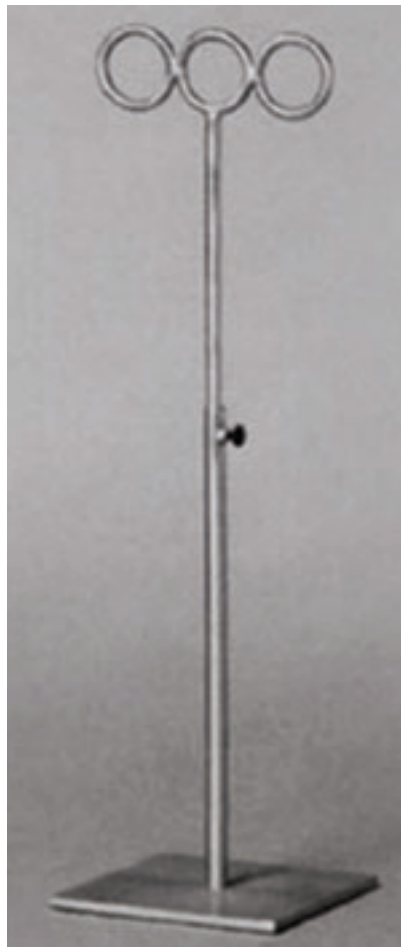

ACCESSORY FIXTURES
TELESCOPE RISERS

RT-SS SCARF

Model Number	Base		
FIX-TELESCOPERISERS-9	Base 6 in, Square, 1 in, High	All round telescope risers adjustable from 14 in, to 24 in.	Round Telescope

GOLDSMITH
NEW YORK SINCE 1927

SHOWROOM
Studio 350, 601 West 26th Street, New York City, NY 10001 T. 212-366-9040 F. 212-366-9048

MANNEQUINS FORMS FIXTURES FURNITURE DECORATIVES ACCESSORIES

WWW.GOLDSMITH-INC.COM
INFO@GOLDSMITH-INC.COM