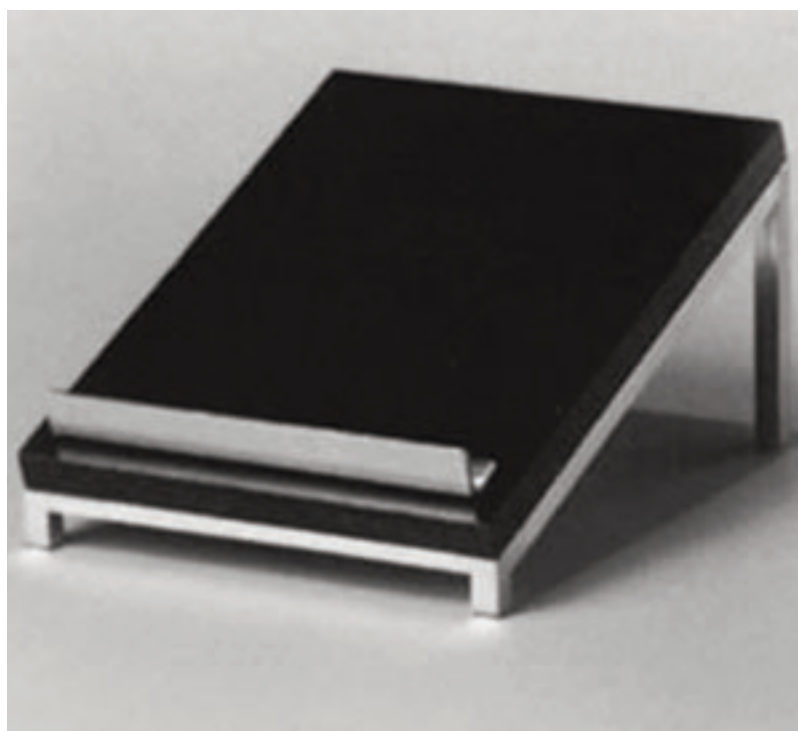

ACCESSORY FIXTURES
TECHLINE COUNTERTOP

SHIRT TRAY

Height
5 1/2"

Width
10"

Depth
15"

Model Number

FIX-TECHLINE-2

SHOWROOM
Studio 350, 601 West 26th Street, New York City, NY 10001 T. 212-366-9040 F. 212-366-9048

MANNEQUINS FORMS FIXTURES FURNITURE DECORATIVES ACCESSORIES

GOLDSMITH
NEW YORK SINCE 1927

WWW.GOLDSMITH-INC.COM
INFO@GOLDSMITH-INC.COM