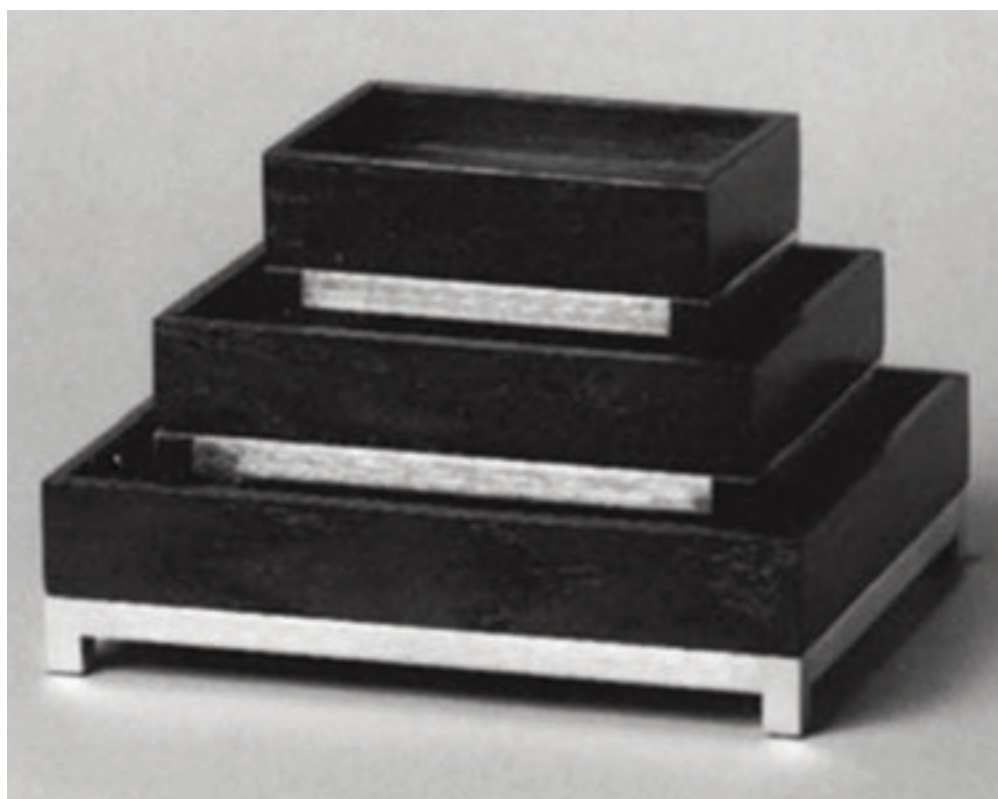

Small
4" x 6"

Medium
6" x 8"

Large
8" x 10"

Model Number

FIX-TECHLINE-5

Height 2 1/2"

GOLDSMITH
NEW YORK SINCE 1927

SHOWROOM
Studio 350, 601 West 26th Street, New York City, NY 10001 T. 212-366-9040 F. 212-366-9048

MANNEQUINS FORMS FIXTURES FURNITURE DECORATIVES ACCESSORIES

WWW.GOLDSMITH-INC.COM
INFO@GOLDSMITH-INC.COM