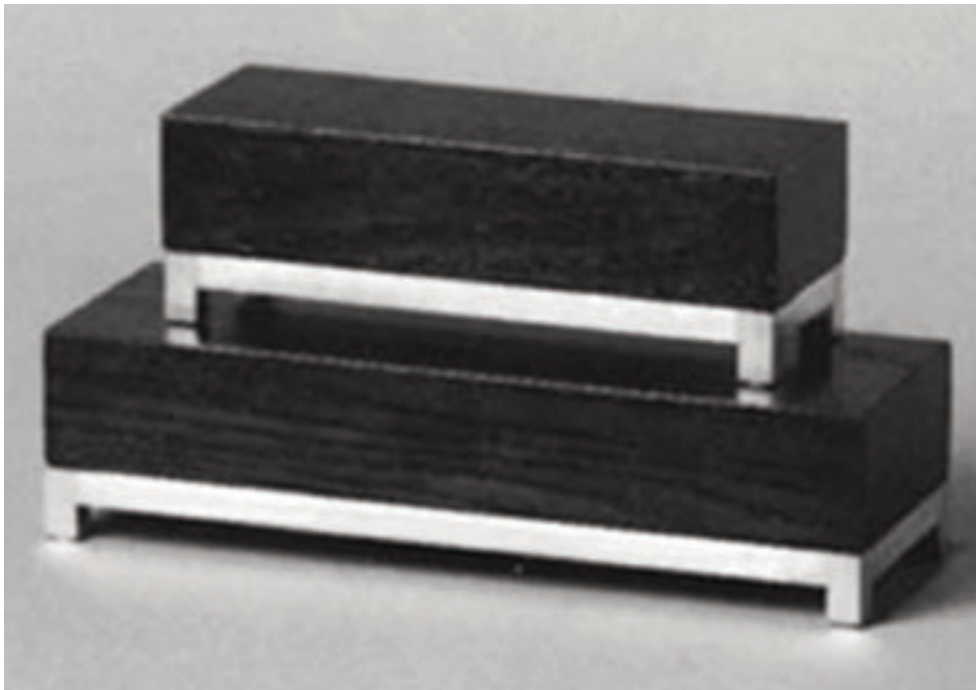

ACCESSORY FIXTURES

TECHLINE COUNTERTOP

FLAT RISERS RECTANGULAR

Small
9" x 3"

Large
12" x 4"

Model Number

FIX-TECHLINE-4	Height 3"
----------------	-----------

GOLDSMITH
NEW YORK SINCE 1927