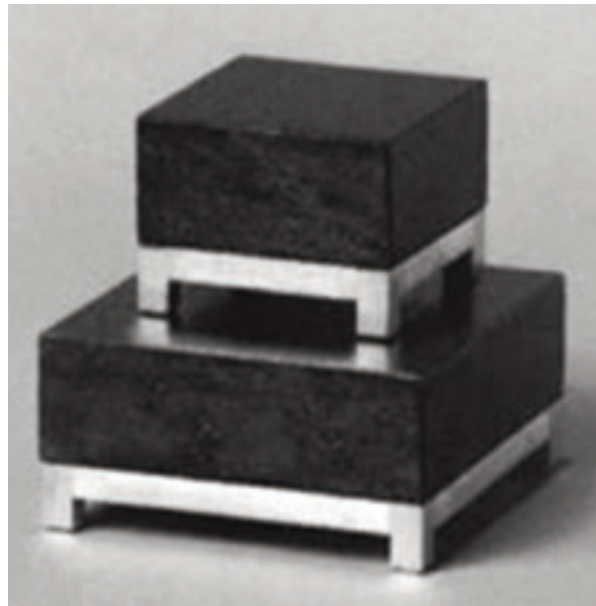

WWW.GOLDSMITH-INC.COM
INFO@GOLDSMITH-INC.COM

ACCESSORY FIXTURES

TECHLINE COUNTERTOP

FLAT RISERS SQUARE

Small
4" x 4"

Large
6" x 6"

Model Number

FIX-TECHLINE-3	Height 3"
----------------	-----------