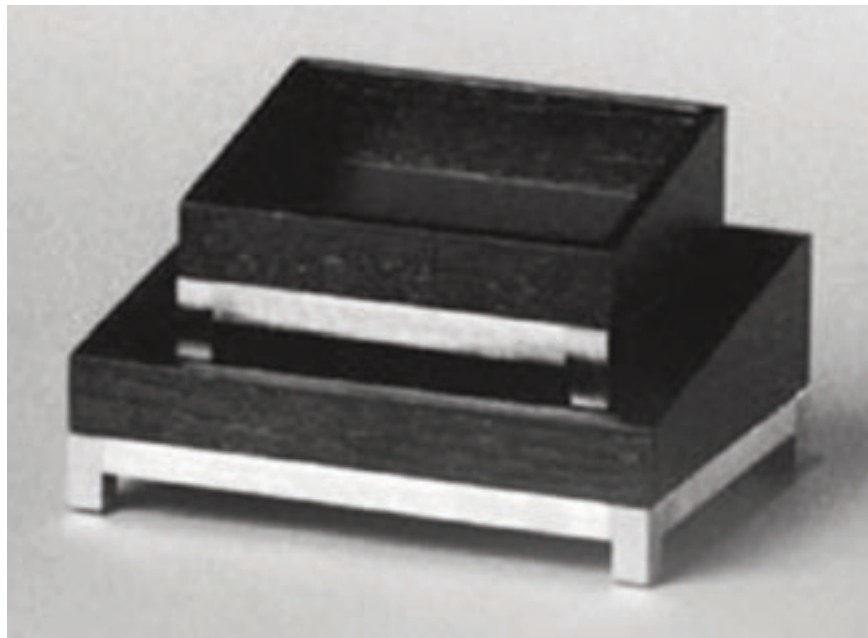

MANNEQUINS FORMS FIXTURES FURNITURE DECORATIVES ACCESSORIES

WWW.GOLDSMITH-INC.COM
INFO@GOLDSMITH-INC.COM

ACCESSORY FIXTURES
TECHLINE COUNTERTOP

SLANTED TRAYS

Small
4" x 6"

Large
6" x 8"

Model Number

FIX-TECHLINE-6	Height 3"
----------------	-----------