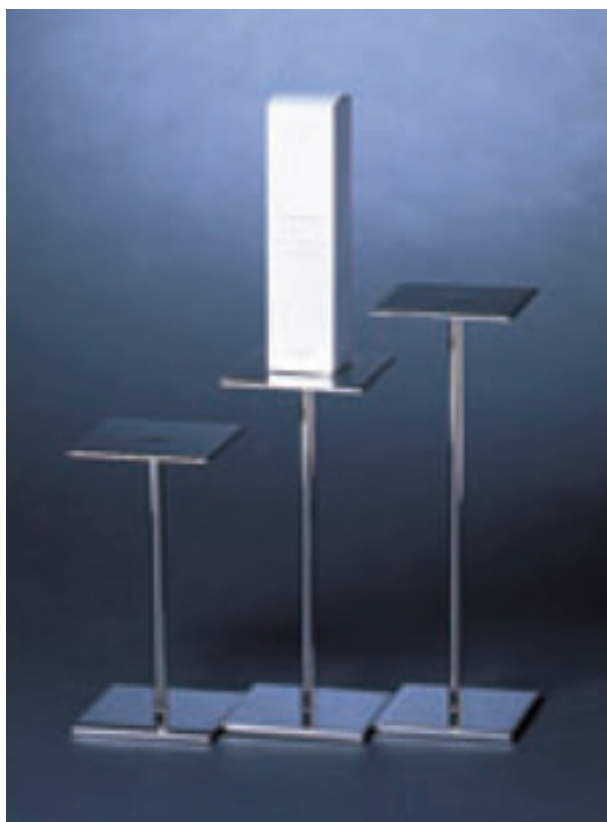

GOLDSMITH
NEW YORK SINCE 1927

WWW.GOLDSMITH-INC.COM
INFO@GOLDSMITH-INC.COM

Height
8"

Height
10"

Height
12"

Base
4" SQ

Model Number

ACC-SIMPLICITY-7	Riser
------------------	-------