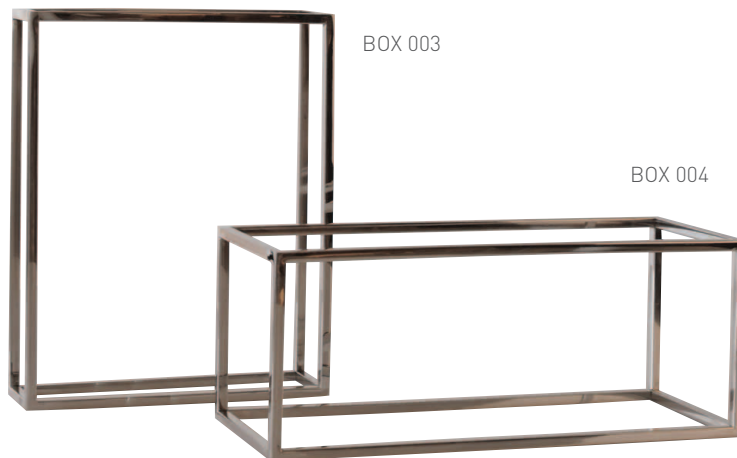

CUSTOM RECTANGULAR COLLECTION

CURLED BELT DISPLAY

CODE: CBD 001

| | |
|----------------|---|
| Dimensions | Height: 5" Width: 7" Depth: 1.5" |
| Finish Options | Polished Chrome. Custom finishes on request. |

OVAL BELT DISPLAY

CODE: BD 002

| | |
|-----------------|---|
| Dimensions | Height: 19.5" |
| Oval Dimensions | Height: 15" Width: 7.75" |
| Base | Width: 4.75" |
| Finish Options | Polished Chrome. Custom finishes on request. |

Size / Finish
Options

Polished Chrome.
Custom finishes and
sizes on request.

GOLD DISPLAY BOXES

GDB 005

Dimensions

Height: 1.25"
Width: 10.5"
Depth: 8.75"

GDB 006

Dimensions

Height: 4"
Width: 12"
Depth: 12"

GDB 007

Dimensions

Height: 1.25"
Width: 16"
Depth: 12"

Size / Finish
Options

Polished Gold
Chrome.
Custom finishes and
sizes on request.

DISPLAY FRAME

CODE: DF 321