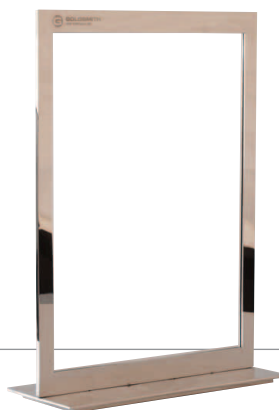

SHOWROOM

Studio 350, 601 West 26th Street, New York City, NY 10001 T. 212-366-9040 F. 212-366-9048

MANNEQUINS FORMS FIXTURES FURNITURE DECORATIVES ACCESSORIES ART

GOLDSMITH
NEW YORK SINCE 1927

WWW.GOLDSMITH-INC.COM
INFO@GOLDSMITH-INC.COM