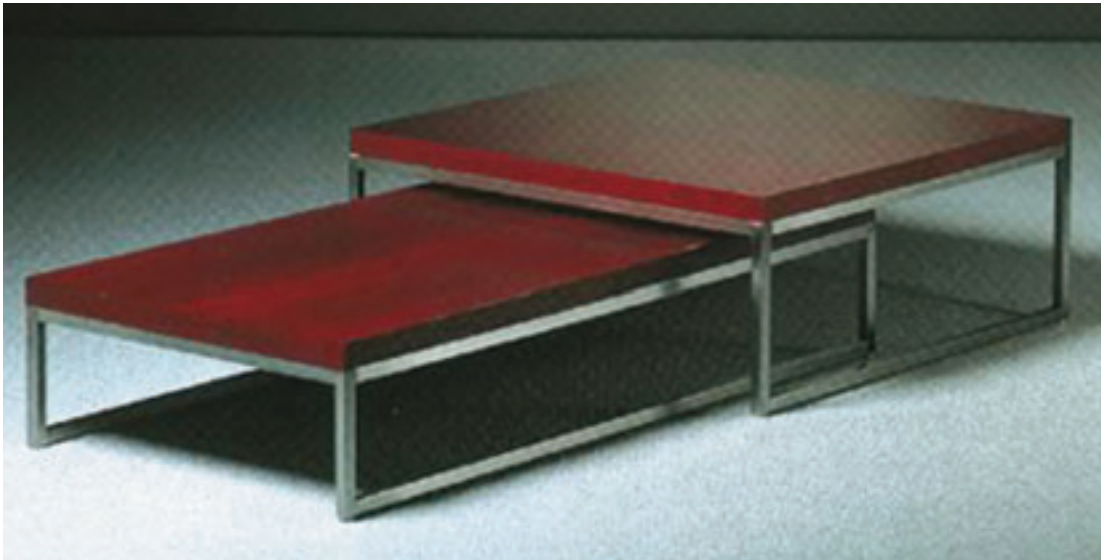

FURNITURE

NESTED TABLES AND PLATFORMS

ST-13, ST-14

ST-13

Height
16"

Width
40"

Depth
40"

ST-14

Height
12"

Width
30"

Depth
60"

Model Number

FURN-ST-13

Shown in mahogany, stained maple and satin steel.

All specs and finishes custom per order.

GOLDSMITH
NEW YORK SINCE 1927

FURNITURE

NESTED TABLES AND PLATFORMS

ST-17L

Height
30"

Width
84"

Depth
25"

Model Number

FURN-ST-17

Depth
30"

ST-27

Height
20"

Width
48"

Depth
24"

Model Number

FURN-ST-26

Shown in satin steel with glass.