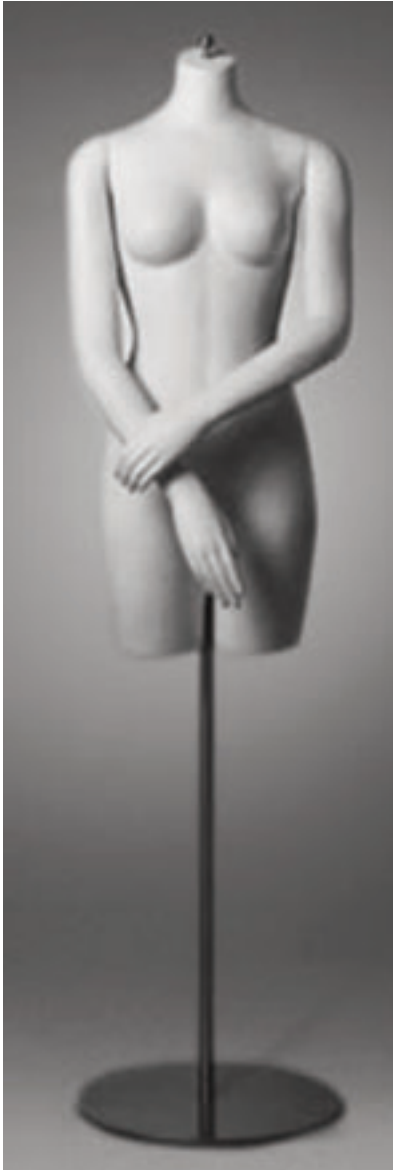

FEMALE FORMS
MOLLY TORSO

FT-404-F

Bust
34"

Waist
24"

Hips
35"

Model Number

FORM-FT-4

SHOWROOM
Studio 350, 601 West 26th Street, New York City, NY 10001 T. 212-366-9040 F. 212-366-9048

MANNEQUINS FORMS FIXTURES FURNITURE DECORATIVES ACCESSORIES

GOLDSMITH
NEW YORK SINCE 1927

WWW.GOLDSMITH-INC.COM
INFO@GOLDSMITH-INC.COM

FEMALE FORMS
MOLLY TORSO

FT-404-H

Bust
34"

Waist
24"

Hips
35"

WWW.GOLDSMITH-INC.COM
INFO@GOLDSMITH-INC.COM

FEMALE FORMS
MOLLY TORSO

FT-404-N

Bust
34"

Waist
24"

Hips
35"

Model Number

FORM-FT-4