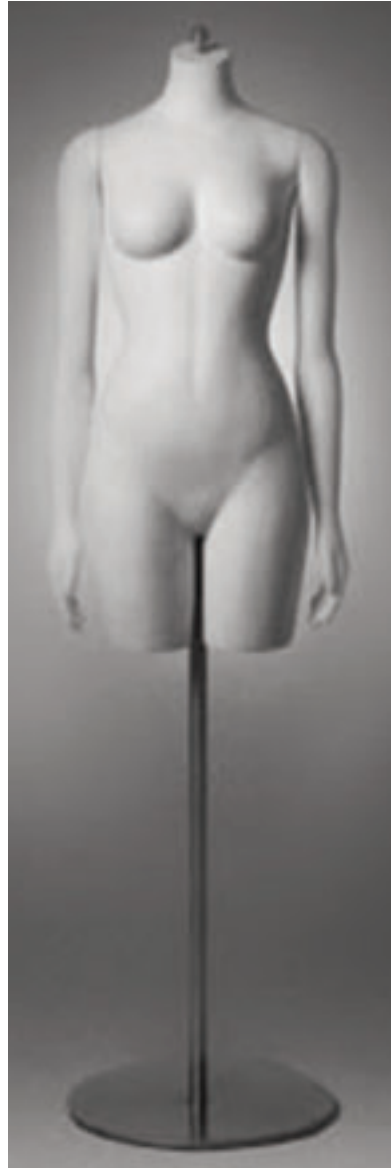

FEMALE FORMS
MOLLY TORSO

FT-404-F

Bust
34"

Waist
24"

Hips
35"

Model Number

FORM-FT-4

SHOWROOM
Studio 350, 601 West 26th Street, New York City, NY 10001 T. 212-366-9040 F. 212-366-9048

MANNEQUINS FORMS FIXTURES FURNITURE DECORATIVES ACCESSORIES

GOLDSMITH
NEW YORK SINCE 1927

WWW.GOLDSMITH-INC.COM
INFO@GOLDSMITH-INC.COM

FEMALE FORMS
MOLLY TORSO

FT-404-H

Bust
34"

Waist
24"

Hips
35"

WWW.GOLDSMITH-INC.COM
INFO@GOLDSMITH-INC.COM

FEMALE FORMS
MOLLY TORSO

FT-404-N

Bust
34"

Waist
24"

Hips
35"

Model Number

FORM-FT-4

FEMALE FORMS
MOLLY TORSO

FT-404-R

Bust
34"

Waist
24"

Hips
35"

Model Number

FORM-FT-4

SHOWROOM
Studio 350, 601 West 26th Street, New York City, NY 10001 T. 212-366-9040 F. 212-366-9048