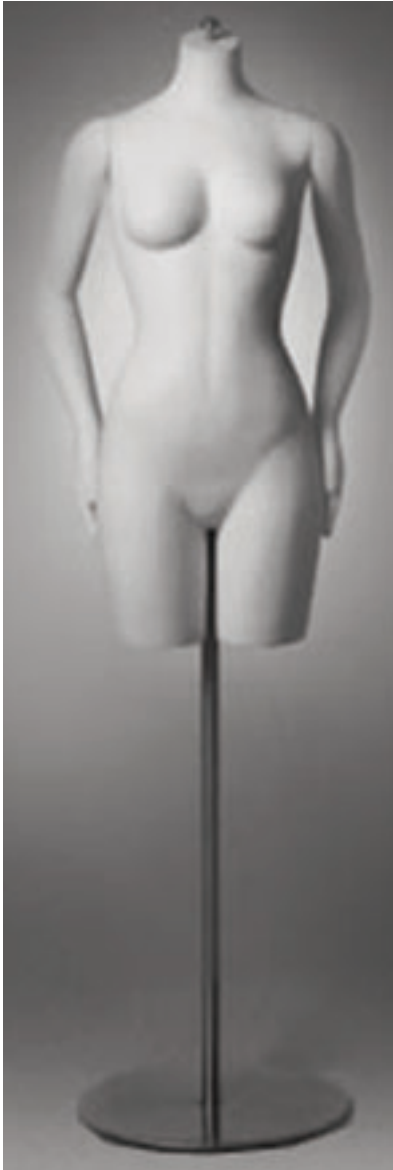

FEMALE FORMS
MOLLY TORSO

FT-404-F

Bust
34"

Waist
24"

Hips
35"

Model Number

FORM-FT-4

SHOWROOM
Studio 350, 601 West 26th Street, New York City, NY 10001 T. 212-366-9040 F. 212-366-9048

MANNEQUINS FORMS FIXTURES FURNITURE DECORATIVES ACCESSORIES

GOLDSMITH
NEW YORK SINCE 1927

WWW.GOLDSMITH-INC.COM
INFO@GOLDSMITH-INC.COM

FEMALE FORMS
MOLLY TORSO

FT-404-H

Bust
34"

Waist
24"

Hips
35"

WWW.GOLDSMITH-INC.COM
INFO@GOLDSMITH-INC.COM

FEMALE FORMS
MOLLY TORSO

FT-404-N

Bust
34"

Waist
24"

Hips
35"

Model Number

FORM-FT-4