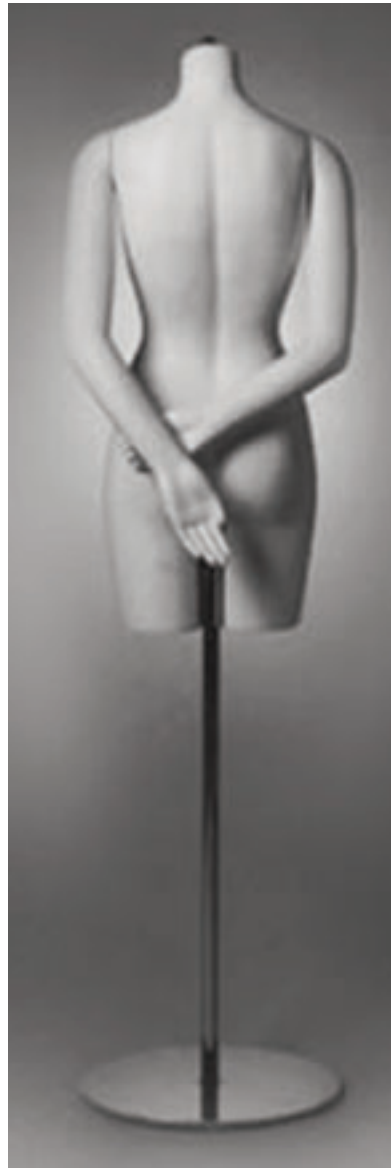

FEMALE FORMS
MOLLY TORSO

FT-404-F

Bust
34"

Waist
24"

Hips
35"

Model Number

FORM-FT-4

SHOWROOM
Studio 350, 601 West 26th Street, New York City, NY 10001 T. 212-366-9040 F. 212-366-9048

MANNEQUINS FORMS FIXTURES FURNITURE DECORATIVES ACCESSORIES

GOLDSMITH
NEW YORK SINCE 1927

WWW.GOLDSMITH-INC.COM
INFO@GOLDSMITH-INC.COM

FEMALE FORMS
MOLLY TORSO

FT-404-H

Bust
34"

Waist
24"

Hips
35"

WWW.GOLDSMITH-INC.COM
INFO@GOLDSMITH-INC.COM

FEMALE FORMS
MOLLY TORSO

FT-404-N

Bust
34"

Waist
24"

Hips
35"

Model Number

FORM-FT-4

FEMALE FORMS
MOLLY TORSO

FT-404-R

Bust
34"

Waist
24"

Hips
35"

Model Number

FORM-FT-4

SHOWROOM
Studio 350, 601 West 26th Street, New York City, NY 10001 T. 212-366-9040 F. 212-366-9048