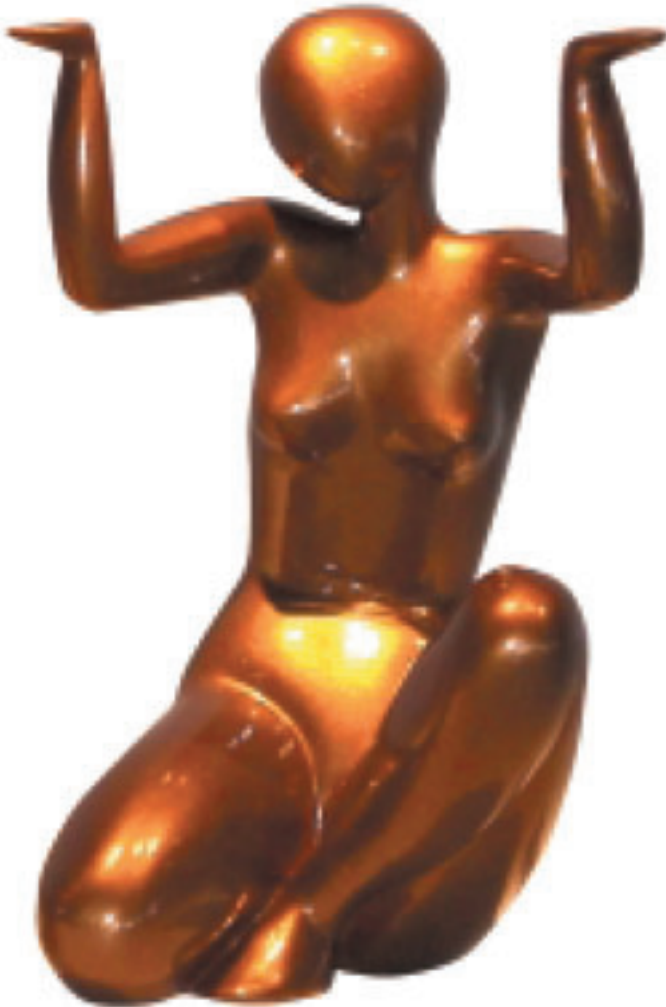

Height
17"

Width
10"

Depth
9.5"

Model Number	Finish Options
MODI-3	Available in Standard Paint Finish, Silver Leaf, Custom Automotive Finish Designed to balance a glass plate to merchandise off

---

SHOWROOM
Studio 350, 601 West 26th Street, New York City, NY 10001 T. 212-366-9040 F. 212-366-9048

MANNEQUINS FORMS FIXTURES FURNITURE DECORATIVES ACCESSORIES

GOLDSMITH
NEW YORK SINCE 1927

WWW.GOLDSMITH-INC.COM
INFO@GOLDSMITH-INC.COM