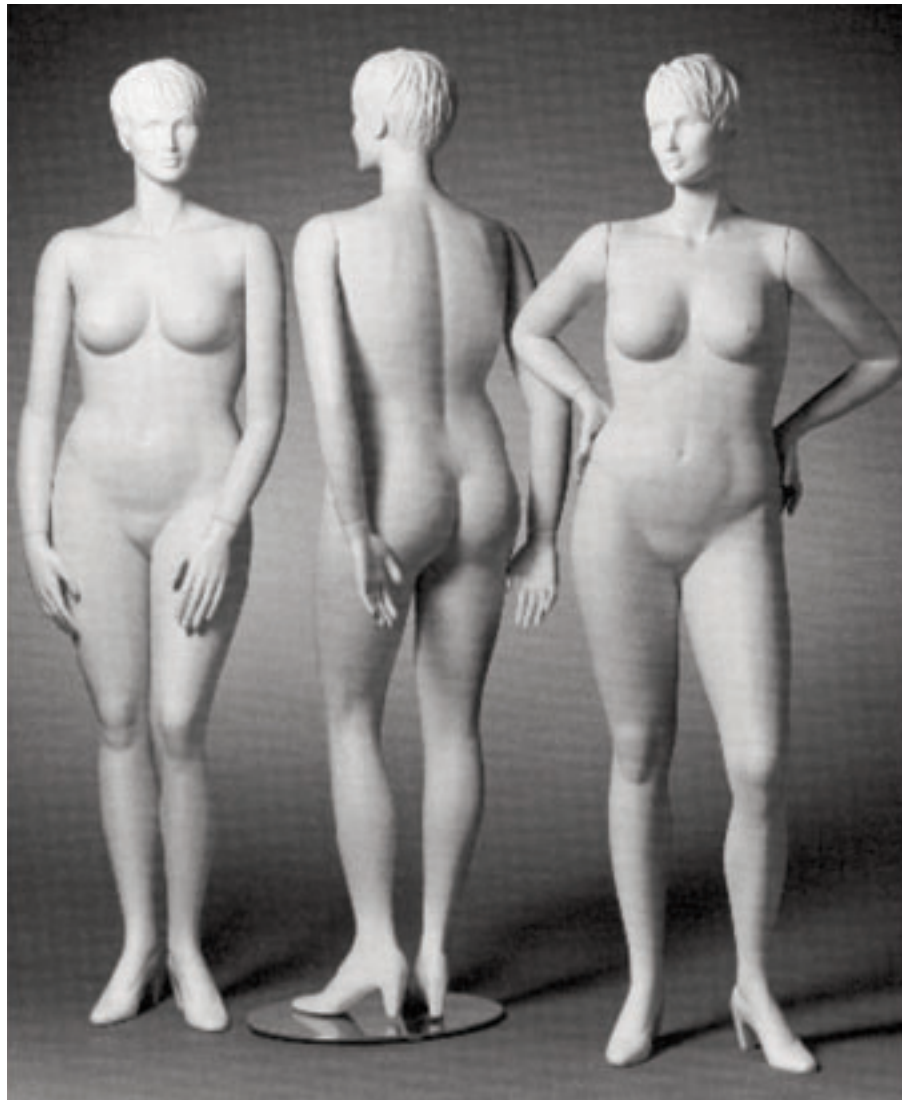

PLUS SIZE MANNEQUINS

EDIE 3

D94-7, D94-7, D94-8

D94-7

D94-7

D94-8

Height
70"

Bust
41"

Waist
32"

Hips
42"

Size
16

Shoe
7 1/2

Model Number	Base Options	Feet Options	Finish Options	Head Options
MAN-EDIE-3 Front Arms. To order with natural foot specify code d94-4-f. Rear Arms. To order with natural foot specify code d94-4-r. Hip Arms. To order with natural foot specify code d94-5.	Floating oval base foot pin option, butt rod.	Sculpted shoe	These mannequins are available in custom finishes	Edie Realistic Edie with Chignon Edie 3 Egg All mannequins are available headless