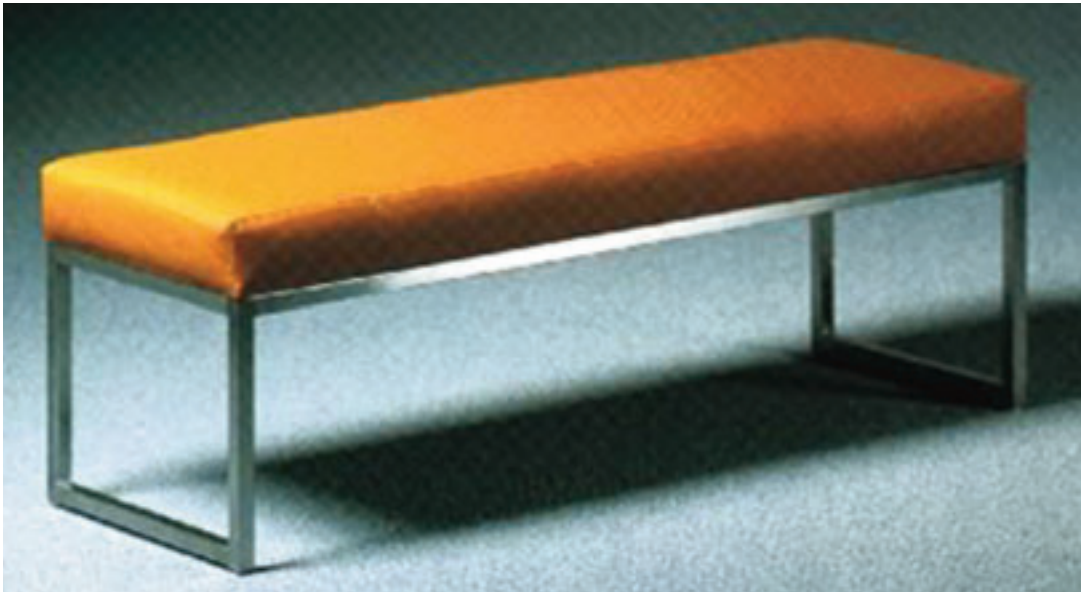

FURNITURE
BENCHES

ST-6

Height
18"

Width
54"

Depth
18"

Model Number

FURN-ST-6

Shown in British Tan
Naugahyde.

FURNITURE
BENCHES

ST-16

Height
18"

Width
48"

Depth
18"

Model Number

FURN-ST-16

Shown in British Tan
Naugahyde and satin steel.