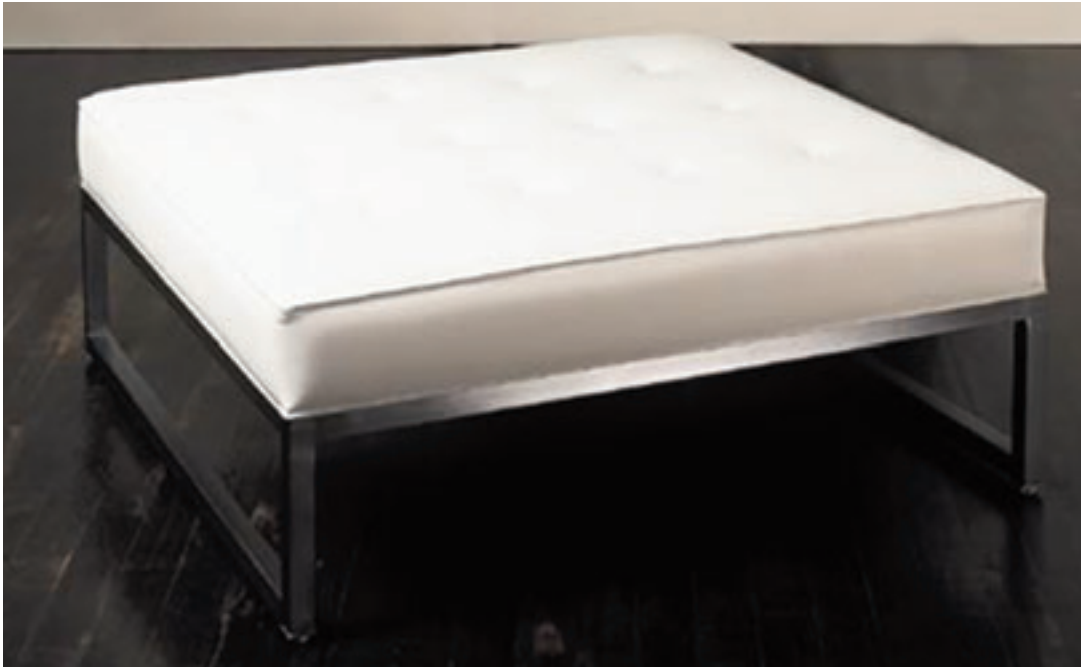

Height
18"

Width
48"

Depth
48"

Model Number

FURN-ST-19	Satin steel frame, Adobe white naugahyde cushion.

GOLDSMITH
NEW YORK SINCE 1927

SHOWROOM
Studio 350, 601 West 26th Street, New York City, NY 10001 T. 212-366-9040 F. 212-366-9048

MANNEQUINS FORMS FIXTURES FURNITURE DECORATIVES ACCESSORIES

WWW.GOLDSMITH-INC.COM
INFO@GOLDSMITH-INC.COM