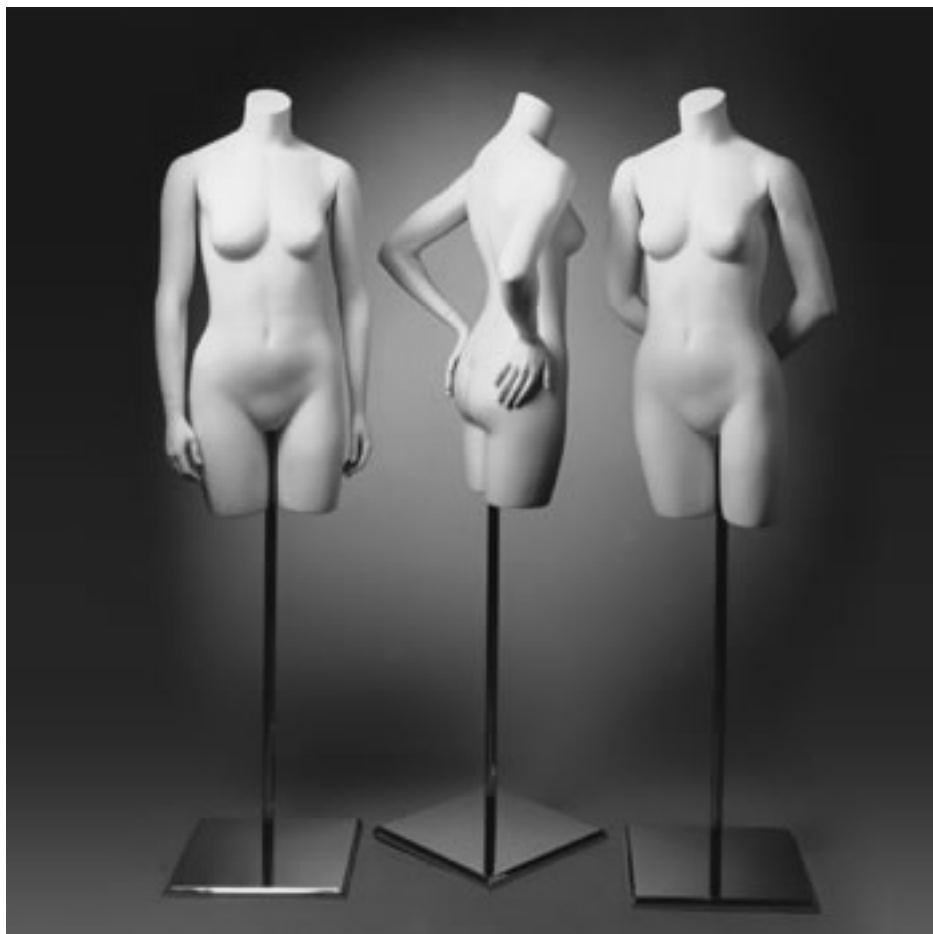

Petite Torso

704-S, 704-H, 704-R

FT-704 C Armless. One body with 3 interchangeable arm positions, or arm cap."

SHOWROOM

PH. 212 366-9040 FX. 212 366-9048

MANNEQUINS FORMS FIXTURES FURNITURE DECORATIVES ACCESSORIES