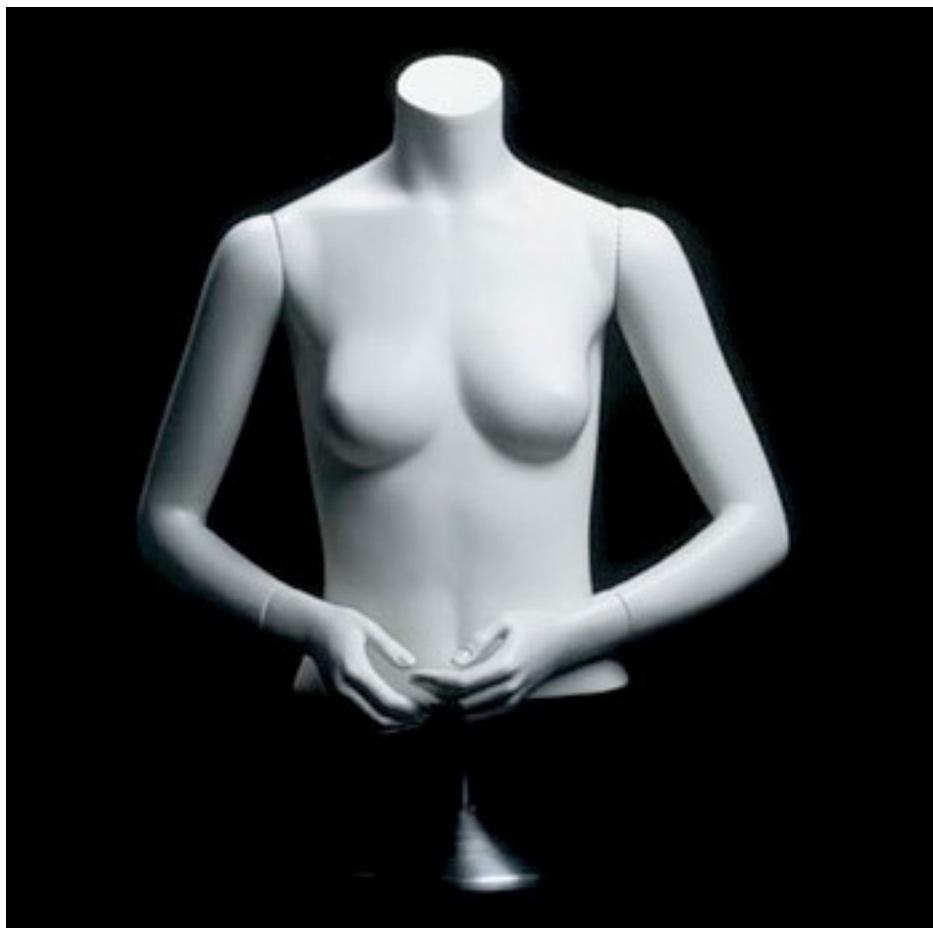

Size 4. Adjustable.

Includes 9 in x 12 in rectangular countertop satin steel base or 12 in x 16 in floorstanding satin chrome base.

Shown with H-Arms (hip). Also available with S-Arms (straight) or R Arms (rear).

SHOWROOM

PH. 212 366-9040 FX. 212 366-9048

MANNEQUINS FORMS FIXTURES FURNITURE DECORATIVES ACCESSORIES

GOLDSMITH
NEW YORK

GOLDSMITH A COMPANY OF
 NOABRANDS

WWW.GOLDSMITH-INC.COM
INFO@GOLDSMITH-INC.COM